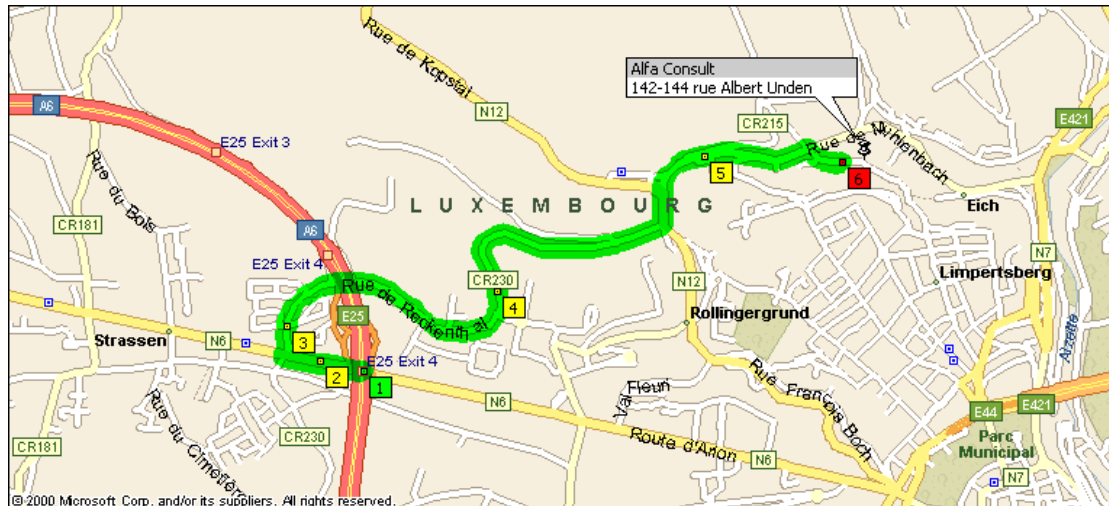

From Belgium :

Take the Exit 4 – Strassen , turn right onto rue d’Arlon

At the first light turn right at rue de Reckenthal,, continue on the rue de Reckenthal

At the crossroads, turn left onto rue de Rollingergrund, at the second light, bear right onto rue Albert Uden

From Germany:

Coming from Trier on the A1, take the exit 8 to the E44, onto the avenue John F. Kennedy.

At the Rond-Point Robert Schuman, bear right onto rue des Glacis, bear on the first left onto avenue du Bois and continue to rue Albert Uden.